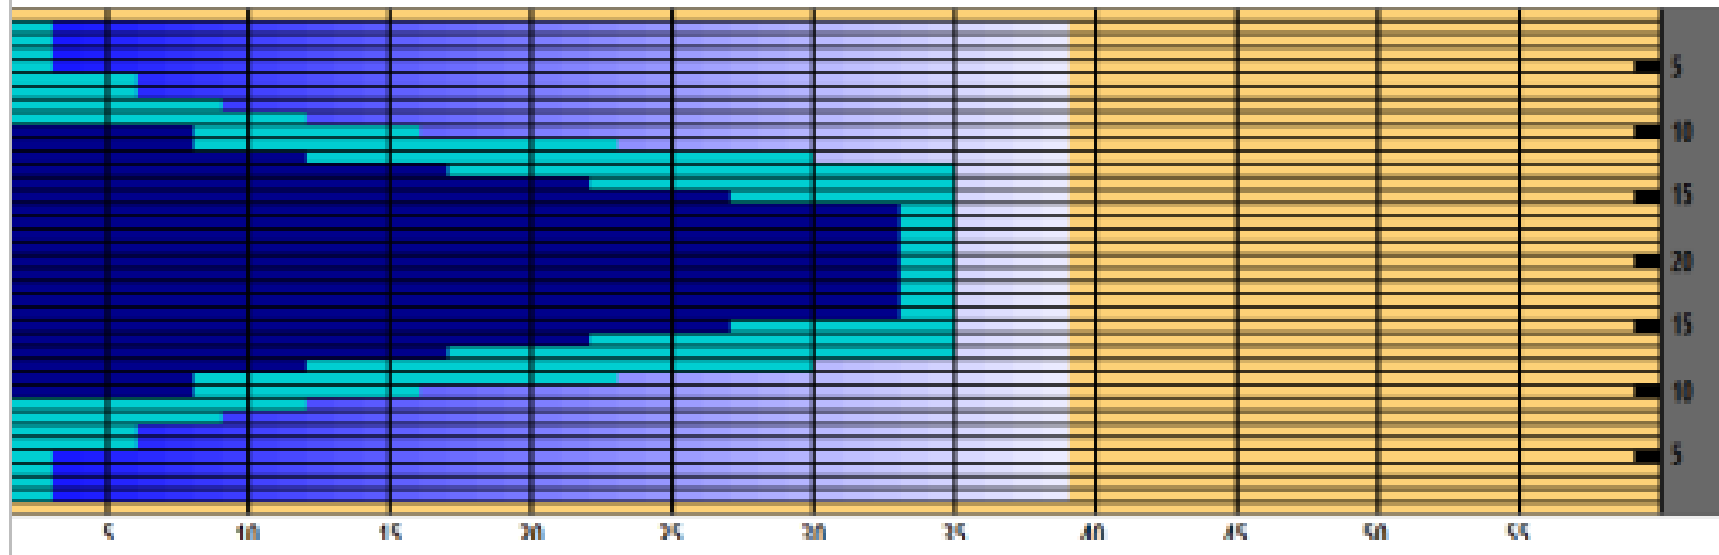

Oil Pattern Distance	39	Reverse Brush Drop	39	Oil Per Board	40 ul
Forward Oil Total	11.84 mL	Reverse Oil Total	8.56 mL	Volume Oil Total	20.4 mL

Item	3L-7L:13L-18R	8L-12L:18L-18R	13L-17L:18L-18R	18L-18R:17R-13R	18L-18R:12R-8R	18L-18R:7R-3R
Description	Outside/Middle	Middle/Middle	Inside/Middle	Middle/Inside	Middle/Middle	Middle/Outside
Track Zone Ratio	7.65	2.5	1.1	1.1	2.5	7.65

Forward Reverse