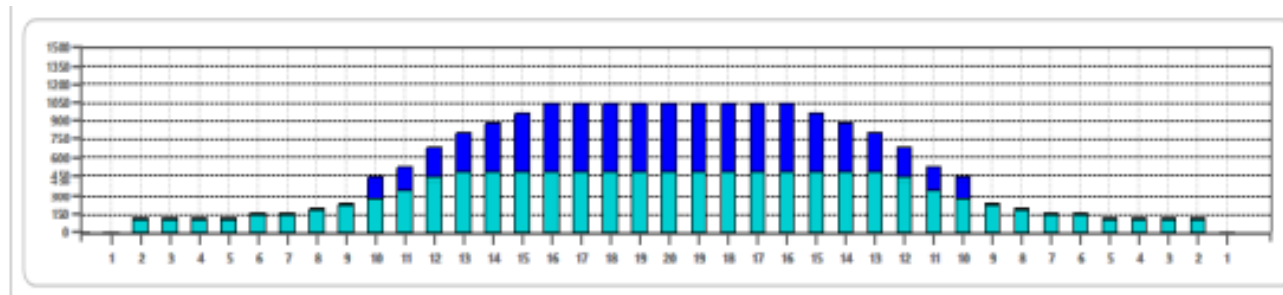

Oil Pattern Distance	39	Reverse Brush Drop	39	Oil Per Board	40 ul
Forward Oil Total	11.84 mL	Reverse Oil Total	8.56 mL	Volume Oil Total	20.4 mL

Item	3L-7L:13L-18R	8L-12L:18L-18R	13L-17L:18L-18R	18L-18R:17R-13R	18L-18R:12R-8R	18L-18R:7R-3R
Description	Outside/Middle	Middle/Middle	Inside/Middle	Middle/Inside	Middle/Middle	Middle/Outside
Track Zone Ratio	7.65	2.5	1.1	1.1	2.5	7.65

Forward Reverse